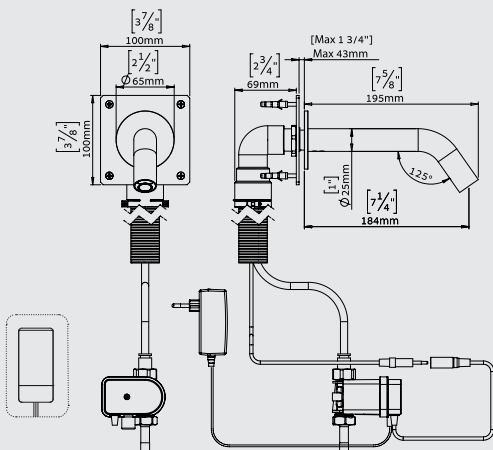

PRODUCT CHANGE NOTIFICATION:

NEW SPOUT WILL BE SUPPLIED EFFECTIVE 01 MAY 2021

PREVIOUS VERSION: TWO PIECES

UPGRADED VERSION: ONE PIECE

LINES INVOLVED: EXTREME CS FAUCETS SERIES

Extreme CS E 237800 / Extreme CS B 237801

Extreme CS AISI316 E 237800 - 316 / Extreme CS AISI316 B 237801 - 316

EXTREME CS DP E 237803 / EXTREME CS DP B 237802

EXTREME CS DP E AISI316 237803-316 / EXTREME CS DP B AISI316 237802-316

FOR MORE INFORMATION, PLEASE CONTACT YOUR SALES MANAGER