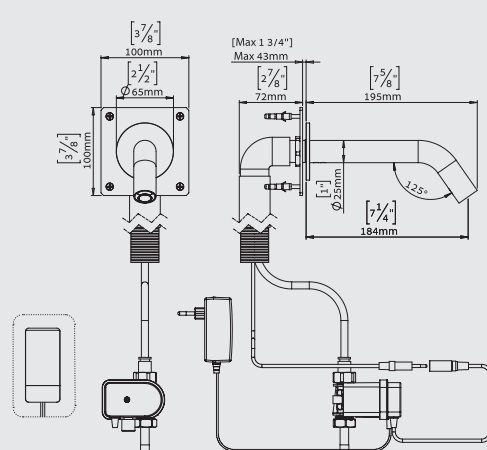

PRODUCT CHANGE NOTIFICATION:

NEW SPOUT WILL BE SUPPLIED EFFECTIVE 01 MAY 2021

PREVIOUS VERSION: TWO PIECES

UPGRADED VERSION: ONE PIECE

LINES INVOLVED: EXTREME CS FAUCETS SERIES

Extreme CS E 237800 / Extreme CS B 237801

Extreme CS AISI316 E 237800 - 316 / Extreme CS AISI316 B 237801 - 316

EXTREME CS DP E 237803 / EXTREME CS DP B 237802

EXTREME CS DP E AISI316 237803-316 / EXTREME CS DP B AISI316 237802-316

FOR MORE INFORMATION, PLEASE CONTACT YOUR SALES MANAGER