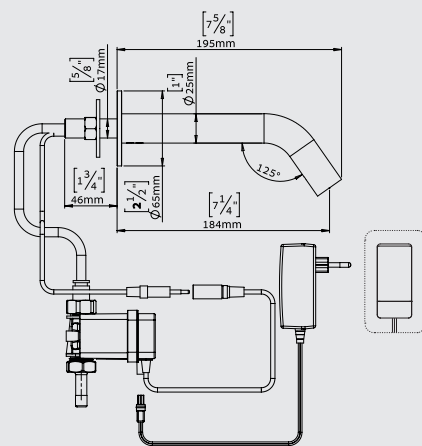

PRODUCT CHANGE NOTIFICATION:

NEW SPOUT WILL BE SUPPLIED EFFECTIVE 01 MAY 2021

PREVIOUS VERSION: TWO PIECES

UPGRADED VERSION: ONE PIECE

LINES INVOLVED: EXTREME CS FAUCETS SERIES

Extreme CS E 237800 / Extreme CS B 237801

Extreme CS AISI316 E 237800 - 316 / Extreme CS AISI316 B 237801 - 316

EXTREME CS DP E 237803 / EXTREME CS DP B 237802

EXTREME CS DP E AISI316 237803-316 / EXTREME CS DP B AISI316 237802-316

FOR MORE INFORMATION, PLEASE CONTACT YOUR SALES MANAGER