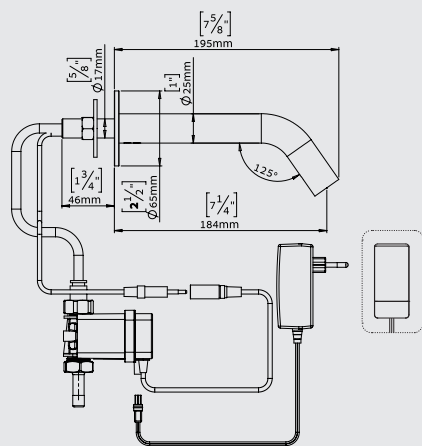

PRODUCT CHANGE NOTIFICATION:

NEW SPOUT WILL BE SUPPLIED EFFECTIVE 01 MAY 2021

PREVIOUS VERSION: TWO PIECES

UPGRADED VERSION: ONE PIECE

LINES INVOLVED: EXTREME CS FAUCETS SERIES

Extreme CS E 237800 / Extreme CS B 237801

Extreme CS AISI316 E 237800 - 316 / Extreme CS AISI316 B 237801 - 316

EXTREME CS DP E 237803 / EXTREME CS DP B 237802

EXTREME CS DP E AISI316 237803-316 / EXTREME CS DP B AISI316 237802-316

FOR MORE INFORMATION, PLEASE CONTACT YOUR SALES MANAGER