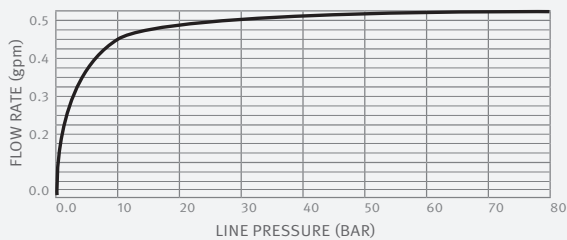

SPECIFICATIONS

Touch-free wall-mounted electronic faucet. For cold or premixed water. AISI316 body. Activated by concealed sensor built into the spout. Filter included. Sensor includes a low battery indicator. Adjustable settings by remote control: sensor range, security time, delay in, delay out, on-off and reset to factory settings.

OPERATION

Touch-free electronic faucet. The faucet is automatically activated when users place their hands in the sensor range and stops when the users remove their hands.

APPLICATION

Combining an elegant design with vandal-resistant features. Easy installation. Long lasting even in the harshest installation sites. Helps washrooms stay clean and saves water. Prevents cross contamination. Ideal for offices, hotels and restaurants. Paired with Extreme CS AISI316 touch free soap dispenser, it creates a germ-free and automated environment.

PRODUCT AT A GLANCE

Installation	Duct Concealed
Power Supply Options	•IP67 Dual power input box with a 9V battery • 9V Transformer
Operating pressure	0.5 - 8.0 BAR (7 - 116 PSI). With a pressure over 8 bar, use a pressure reducing valve.
Water supply	Cold or premixed water
Flow time	8 seconds. Adjustable with the Stern remote control
Water Saving options	4 LPM / 1.0 GPM - PCA spray
Water temperature	70°C Maximum
Security Time	Auto shutoff after 90 seconds. adjustable by remote control

FLOW RATE vs PRESSURE

OPTIONS

OPTION	CODE
Remote Control	07100005
Matching battery-powered soap dispenser	237891
Matching transformer-powered soap dispenser combination	237890

ORDERING INFORMATION

MODEL	CODE	POWER
Extreme CS AISI316 E	237800 - 316	9V Transformer
Extreme CS AISI316 B	237801 - 316	IP67 Dual power input box with a 9V battery