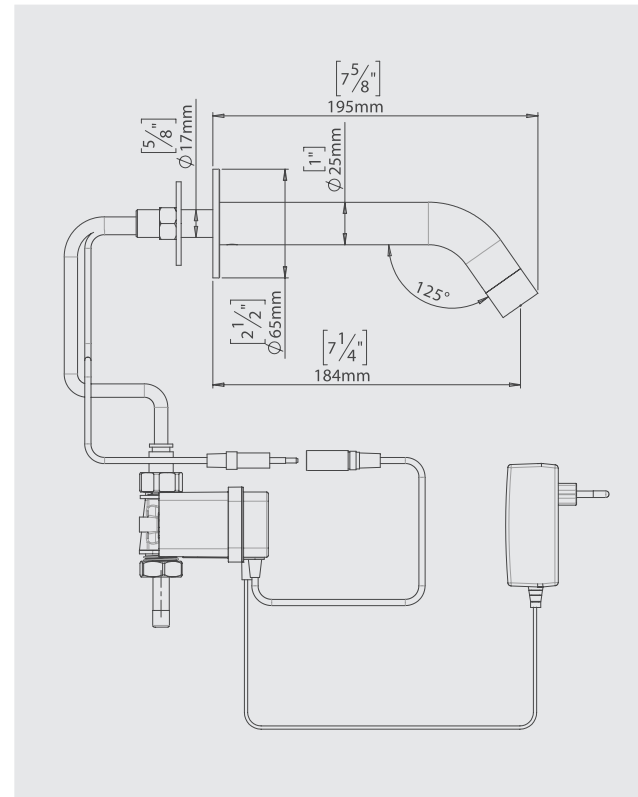

ADVANTAGES

LEED RATING

OPTIONAL HYGIENE FLUSH

SOAP AND WATER

GERM FREE

ADJUSTABLE SETTINGS

EASY TO INSTALL

777 Passaic Avenue
Clifton NJ, 07012
USA: sternusa@sternfaucets.com
International: info@sternfaucets.com
Toll Free: 1-800-4364410
www.sternfaucets.com