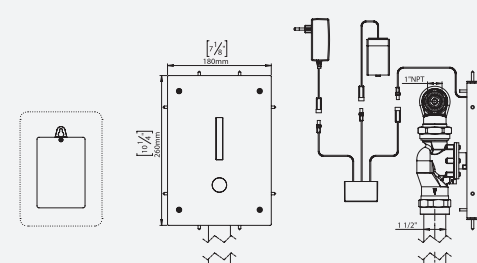

NOBLE 3032

1.28 GPF SENSOR OPERATED CONEALED FLUSH VALVE FOR WC

SPECIFICATIONS

Touch free electronic flush valve for water closet. Solid brass valve body with heavy-duty 10" x 7" stainless steel AISI316 panel complete with tamper proof screws for increased vandal protection. Automatic infrared sensor activated by self-adjusting detection range, includes a 6 second delay-in time to avoid unwanted flushing. Features a manual or piezo override push button anti-block feature. Concealed flush valve with 1" angle stop and 1.5" vacuum breaker set. Includes an adjustable tail piece connection and self-cleaning piston mechanism complete with debris screen and solenoid valve. Powered by a 6 x 1.5V batteries or 9V transformer. Flushing duration and other settings adjustable by remote control. ADA Compliant. Standard: ASSE 1037-1990 and CSA B125.3-2012.

PRODUCT AT A GLANCE

Installation	Concealed flush valve with 1" angle stop and 1.5" vacuum breaker set
Recommended Pressure	0.1-8.0 bar / 14.50-116 PSI
Power Supply	6 x 1.5V Batteries or 9V transformer
Panel	Heavy-duty 10" x 7" stainless steel AISI316 panel complete with tamper proof screws for increased vandal protection.
Connection	Spud coupling and flange for top or rear spud connection
Automatic Hygiene Flush	Optional feature after 24 hours of inactivity
Piston valve	Self cleaning with 360° filter screen
Override Feature	Manual button or Piezo touch with anti-block feature
Flush cycle	1.28 GPF

ORDERING INFORMATION

MODEL	CODE	POWER	ADDITIONAL FEATURES
NOBLE 3032	460700	6 x 1.5V Batteries	Manual override push button anti-block feature.
NOBLE 3032 E	460710	9V transformer	
NOBLE 3032 P	460720	6 x 1.5V Batteries	Piezo override push button anti-block feature.
NOBLE 3032 PE	460730	9V transformer	

OPTIONS