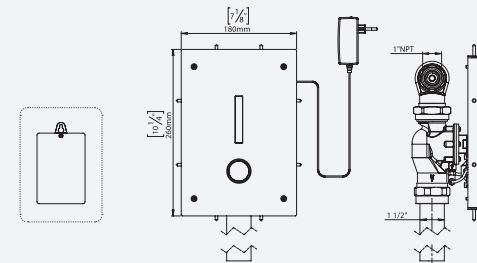

NOBLE 3032 / NOBLE 3032 E

NOBLE 3032 P / NOBLE 3032 PE