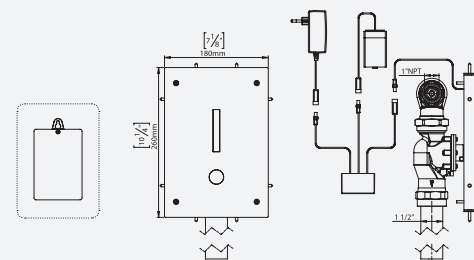

NOBLE 3032

1.28 GPF SENSOR OPERATED CONEALED FLUSH VALVE FOR WC

SPECIFICATIONS

Touch free electronic flush valve for water closet. Solid brass valve body with heavy-duty 10" x 7" stainless steel AISI316 panel complete with tamper proof screws for increased vandal protection. Automatic infrared sensor activated by self-adjusting detection range, includes a 6 second delay-in time to avoid unwanted flushing. Features a manual or piezo override push button anti-block feature. Concealed flush valve with 1" angle stop and 1.5" vacuum breaker set. Includes an adjustable tail piece connection and self-cleaning piston mechanism complete with debris screen and solenoid valve. Powered by a 6 x 1.5V batteries or 9V transformer. Flushing duration and other settings adjustable by remote control. ADA Compliant. Standard: ASSE 1037-1990 and CSA B125.3-2012.

PRODUCT AT A GLANCE

Installation	Concealed flush valve with 1" angle stop and 1.5" vacuum breaker set
Recommended Pressure	0.1-8.0 bar / 14.50-116 PSI
Power Supply	6 x 1.5V Batteries or 9V transformer
Panel	Heavy-duty 10" x 7" stainless steel AISI316 panel complete with tamper proof screws for increased vandal protection.
Connection	Spud coupling and flange for top or rear spud connection
Automatic Hygiene Flush	Optional feature after 24 hours of inactivity
Piston valve	Self cleaning with 360° filter screen
Override Feature	Manual button or Piezo touch with anti-block feature
Flush cycle	1.28 GPF

ORDERING INFORMATION

MODEL	CODE	POWER	ADDITIONAL FEATURES
NOBLE 3032	460700	6 x 1.5V Batteries	Manual override push button anti-block feature.
NOBLE 3032 E	460710	9V transformer	
NOBLE 3032 P	460720	6 x 1.5V Batteries	Piezo override push button anti-block feature.
NOBLE 3032 PE	460730	9V transformer	

OPTIONS