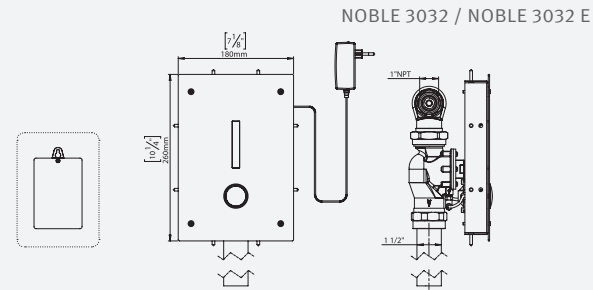

NOBLE 3032 P / NOBLE 3032 PE