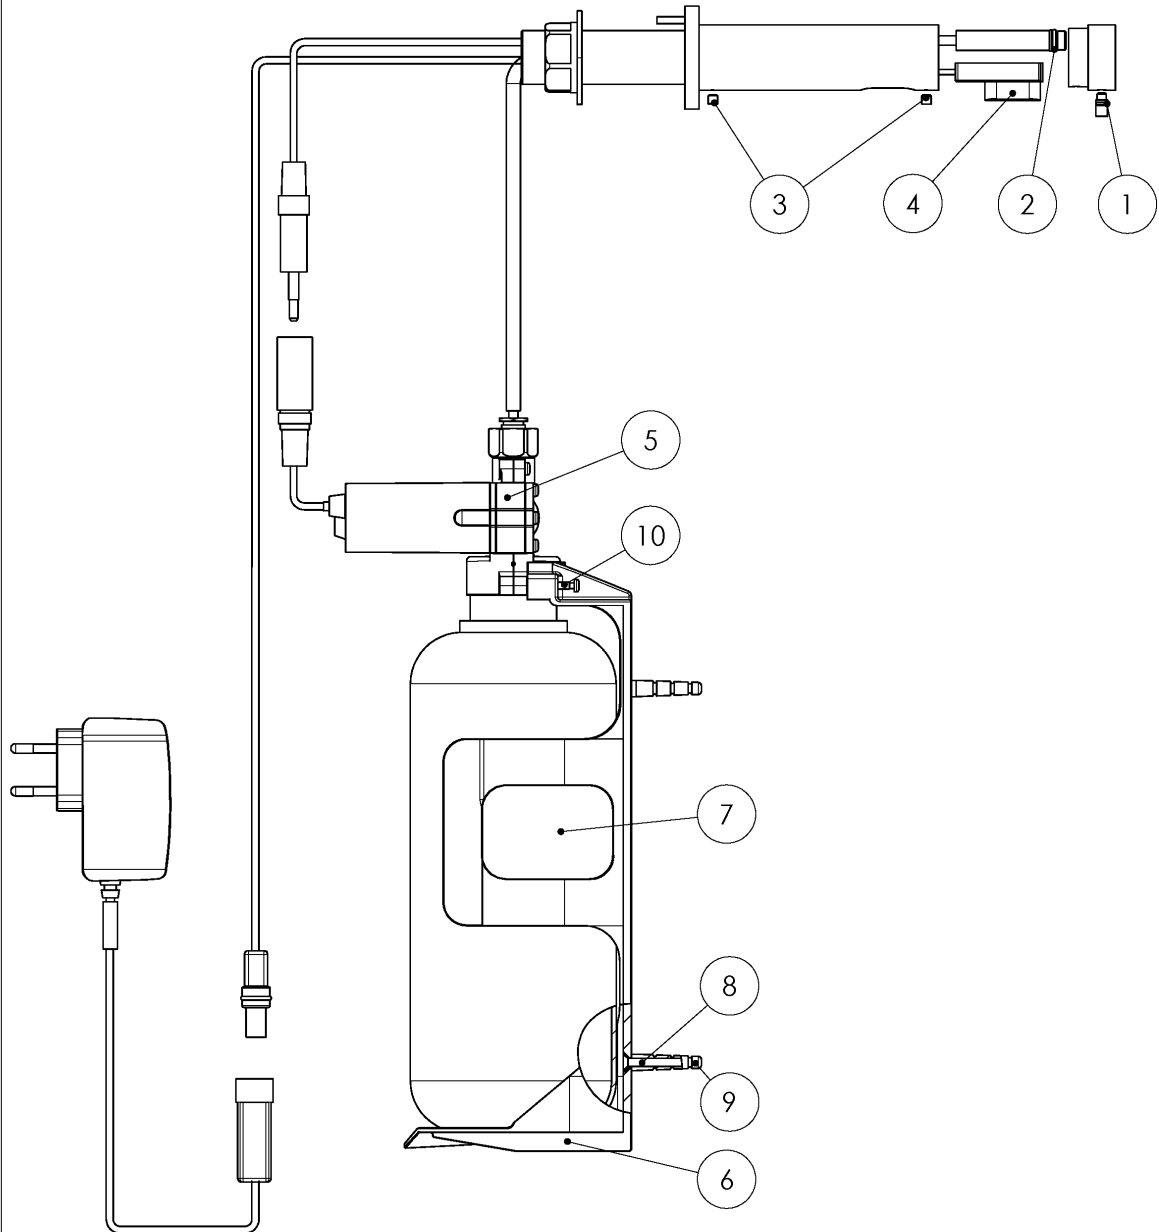

SPARE PARTS PRICE LISTS

Tubular Soap Dispenser E

Spare parts can be obtained only by ordering the relevant kit. Spare parts cannot be ordered individually. In order to locate the relevant spare part, please check the corresponding part and part number at the drawing at the last page. When ordering spare parts (kits) please mention the corresponding catalog number (Cat. No.).

Quantity	Part Number	Description	Cat. No.
	-	Seals and Screws Kit	07210098
1	1	O-ring	04510032
1	2	O-ring	04510001
2	3	Screw	05010404
2	8	Screw	05025304
2	9	Anchor	05070525
2	10	Screw	05050430
	4	Electronic Unit	08002195
	5	Pump Soap Dispenser	07222001
	6	Bottle 1L support	07120175
	7	Soap Tank 1L	07100020
	11	Transformer	06522081

Tubular Soap Dispenser E

Y.STERN ENGINEERING LTD.