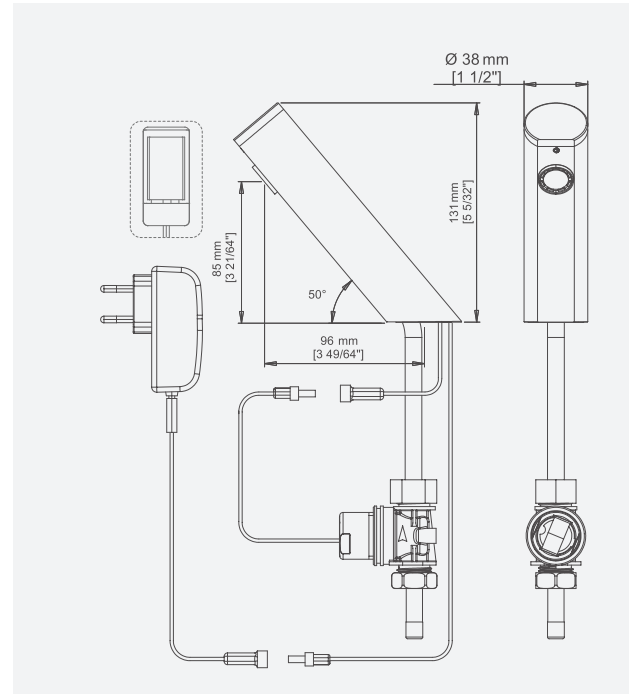

TOUCH TOUCH-ACTIVATED ELECTRONIC LAVATORY FAUCET

SPECIFICATIONS

Electronic self-closing lavatory faucet, operated by touch. For cold or premixed water. Available with a 9V battery or a 9V transformer. LED ring illumination available. Latching solenoid valve is located above deck inside the product. Filters included. The faucet will automatically shut off after a flow time of 8 seconds. The flow time is adjustable on site as required.

PRODUCT AT A GLANCE

Installation	Lavatory mounted
Power Supply	• 9V battery • 9V transformer
Operating pressure	0.5-8.0 bAR / 7.0-116.0 PSI
Water supply	Cold and premixed water
Water flow	5 LPM / 1.32PM CACHE
Water Saving Options	1.89 LPM / 0.5 GPM
Water temperature	70°C Maximum
Security Time	Auto shutoff after 90 seconds. adjustable by remote control

FLOW RATE vs PRESSURE

ORDERING INFORMATION

MODEL	CODE	POWER	ADDITIONAL SPECIFICATIONS
TOUCH B	225100	9V battery	Standard
TOUCH E	225200	9V transformer	
TOUCH BRE	225500	9V transformer	With LED ring illumination