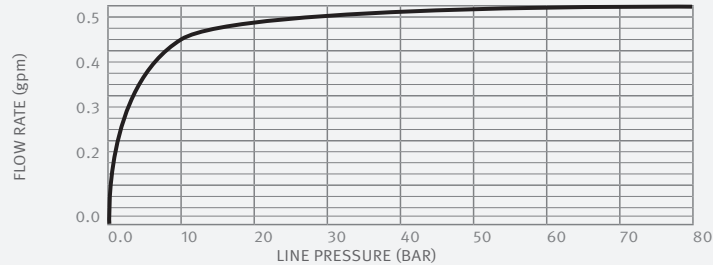

Electronic self-closing lavatory faucet, operated by touch. For cold or premixed water. Available with a 9V battery or a 9V transformer. LED ring illumination available. Latching solenoid valve is located above deck inside the product. Filters included. The faucet will automatically shut off after a flow time of 8 seconds. The flow time is adjustable on site as required.

OPERATION

Touch-activated electronic faucet. The faucet automatically activates when users touch the designated

area on the faucet cap and stops after an 8 second flow cycle. The flow can be shut off manually before the cycle is over with a second touch. The BRE version features ring illumination - a ring of light blinks as the water flow.

APPLICATION

Touch-activated electronic faucet for deck-mounted installations. Combines an elegant design with vandal protection features. Long lasting even in the harshest installation sites. Helps washrooms cleanliness and saves water. Ideal for transportation hubs, train and bus stations, stadiums and highway rest stops.

PRODUCT AT A GLANCE

Installation	Lavatory mounted
Power Supply	• 9V battery • 9V transformer
Operating pressure	0.5-8.0 bAR / 7.0-116.0 PSI
Water supply	Cold and premixed water
Water flow	5 LPM / 1.32PM CACHE
Water Saving Options	1.89 LPM / 0.5 GPM
Water temperature	70°C Maximum
Security Time	Auto shutoff after 90 seconds. adjustable by remote control

FLOW RATE vs PRESSURE

ORDERING INFORMATION

MODEL	CODE	POWER	ADDITIONAL SPECIFICATIONS
TOUCH B	225100	9V battery	Standard
TOUCH E	225200	9V transformer	
TOUCH BRE	225500	9V transformer	With LED ring illumination