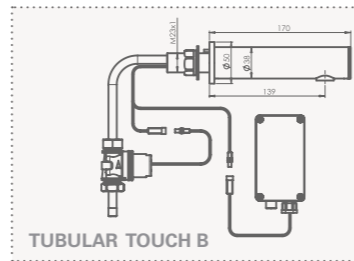

TUBULAR TOUCH

Electronically operated self closing lavatory faucet, activated by touching the designated area in the faucet cap. For cold or premixed water. Filter included. The faucet will automatically shut off after a factory set flow time of 8 seconds would pass. The flow time is adjustable on site if required

OPERATION

When a user touches the designated area in the middle of the faucet cap, a flow cycle of 8 seconds will be completed. If the user does not need more water, he can touch the designated area again to stop the water flow before the default flow time has passed.

APPLICATION

Wall mounted faucet combining an elegant minimalist design with anti vandal features. Enables an easy installation and is long lasting even in the harshest installation sites. Helps washrooms to stay cleaner and save water.

ORDERING INFORMATION	
PRODUCT NAME	REF NUMBER
Tubular Touch B	350140
Tubular Touch E	350130
Tubular Touch LB	350250
Tubular Touch LE	350150

PRODUCT AT A GLANCE	
Installation	Wall Mounted
Power source:	IP67 Battery box with 6 AA 1.5V Alkaline batteries 9V transformer
Water flow	5 LPM / 1.32 GPM
Water Supply	Cold or premixed water (1 inlet)
Water temperature:	Max 70°.
Operating pressure:	0.5 - 8.0 bar (7 - 116 PSI).