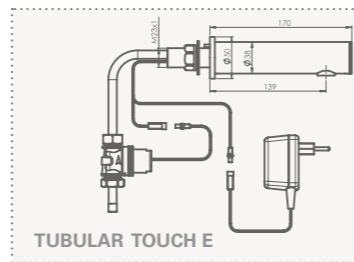

TUBULAR TOUCH

Electronically operated self closing lavatory faucet, activated by touching the designated area in the faucet cap. For cold or premixed water. Filter included. The faucet will automatically shut off after a factory set flow time of 8 seconds would pass. The flow time is adjustable on site if required

OPERATION

When a user touches the designated area in the middle of the faucet cap, a flow cycle of 8 seconds will be completed. If the user does not need more water, he can touch the designated area again to stop the water flow before the default flow time has passed.

APPLICATION

Wall mounted faucet combining an elegant minimalist design with anti vandal features. Enables an easy installation and is long lasting even in the harshest installation sites. Helps washrooms to stay cleaner and save water.

ORDERING INFORMATION	
PRODUCT NAME	REF NUMBER
Tubular Touch B	350140
Tubular Touch E	350130
Tubular Touch LB	350250
Tubular Touch LE	350150

PRODUCT AT A GLANCE	
Installation	Wall Mounted
Power source:	IP67 Battery box with 6 AA 1.5V Alkaline batteries 9V transformer
Water flow	5 LPM / 1.32 GPM
Water Supply	Cold or premixed water (1 inlet)
Water temperature:	Max 70°.
Operating pressure:	0.5 - 8.0 bar (7 - 116 PSI).