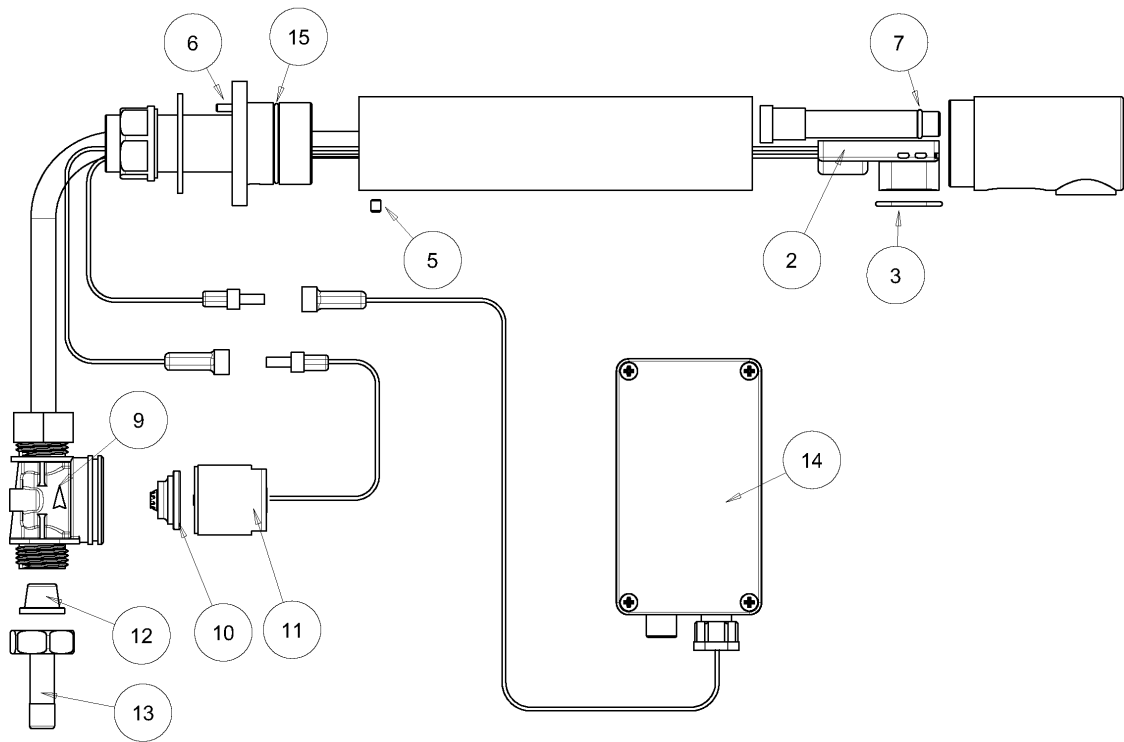

SPARE PARTS PRICE LISTS

TUBULAR LB

Spare parts can be obtained only by ordering the relevant kit. Spare parts cannot be ordered individually. In order to locate the relevant spare part, please check the corresponding part and part number at the drawing at the last page. When ordering spare parts (kits) please mention the corresponding catalog number (Cat. No.).

Quantity	Part Number	Description	Cat. No.
	-	Seals and Screws Kit	07210015
1	7	O-ring	04510078
1	3	O-ring	04510193
1	15	O-ring	04510297
1	5	Screw	05010405
1	6	Screw	05010316
	-	Self Adaptive Sensor Kit	07220056
1	2	Self Adaptive Sensor	08002110
1	3	O-ring	04510193
	-	Solenoid BS-Housing Kit/ Solenoid BS-Housing Kit for USA	07231008/ 07231009
1	9	Solenoid valve's body	07502019
1	12	Filter	08530013
1	13	Nipple	07025015/ 07025078
	-	Solenoid Valve Kit	07230017
1	11	Solenoid valve	07500025
1	10	Diaphragm	04500001
	10	Diaphragm	04500001
	14	IP 67 Battery box	06530020
	14	Battery box	06530008

Tubular LB

Y.STERN ENGINEERING LTD.