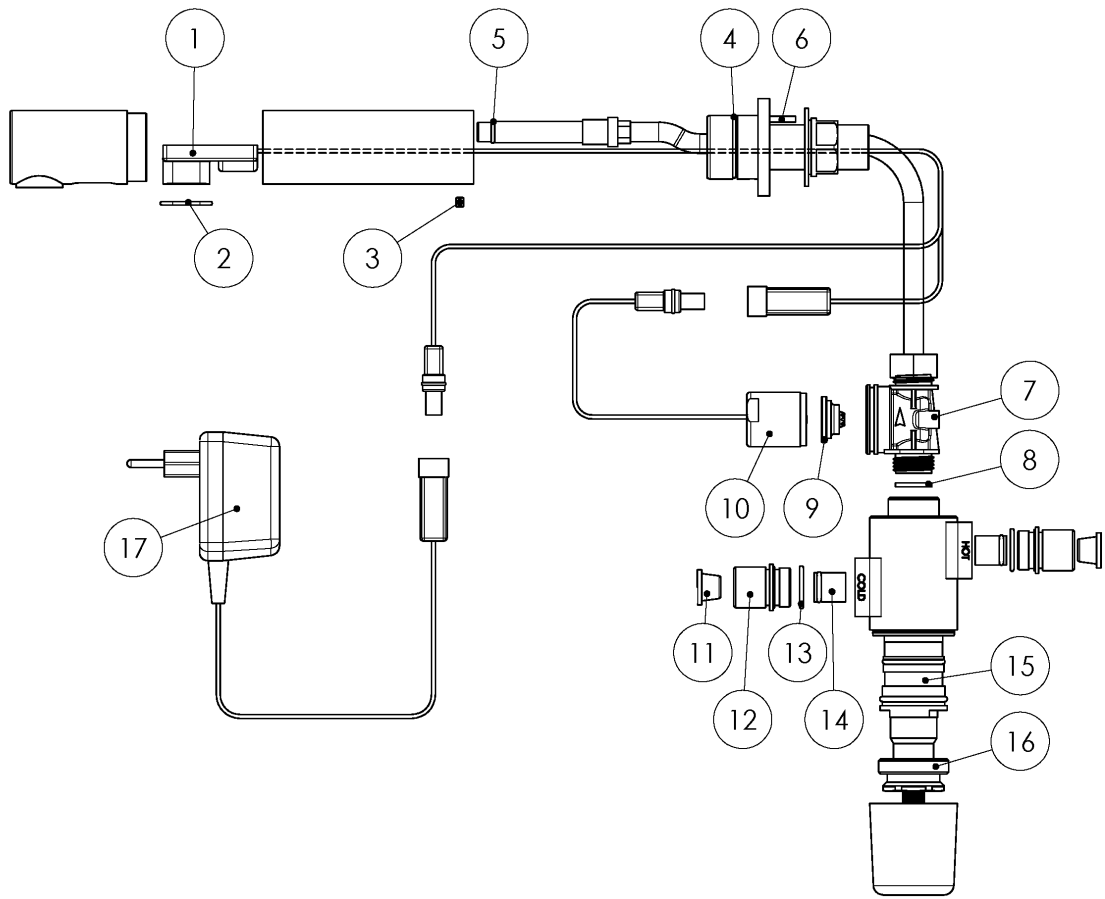

SPARE PARTS PRICE LISTS

TUBULAR TE

Spare parts can be obtained only by ordering the relevant kit. Spare parts cannot be ordered individually. In order to locate the relevant spare part, please check the corresponding part and part number at the drawing at the last page. When ordering spare parts (kits) please mention the corresponding catalog number (Cat. No.).

Quantity	Part Number	Description	Cat. No.
	-	Seals and Screws Kit	07210122
1	5	O-ring	04510078
1	2	O-ring	04510193
1	4	O-ring	04510292
1	3	Screw	05010405
1	6	Screw	05010316
2	13	O-ring	04510183
	-	Self Adaptive Sensor Kit	07220239
1	1	Self Adaptive Sensor	08002325
1	2	O-ring	04510193
		Solenoid BS-Housing Kit	07230041
1	7	Solenoid valve's body	07502019
1	8	Gasket	04520016
	-	Solenoid Valve Kit	07230017
1	10	Solenoid valve	07500025
1	9	Diaphragm	04500001
	9	Diaphragm	04500001
	-	Inlet Nipple Kit	07246012
1	11	Filter	08530013
1	12	Nipple	07025213
1	13	O-ring	04510183
1	14	Valve Check	08520011
	15	Thermostatic Cartridge	07110014
	16	Nut for Thermostat	07055137
	17	Transformer	06522042

Tubular TE

Y.STERN ENGINEERING LTD.