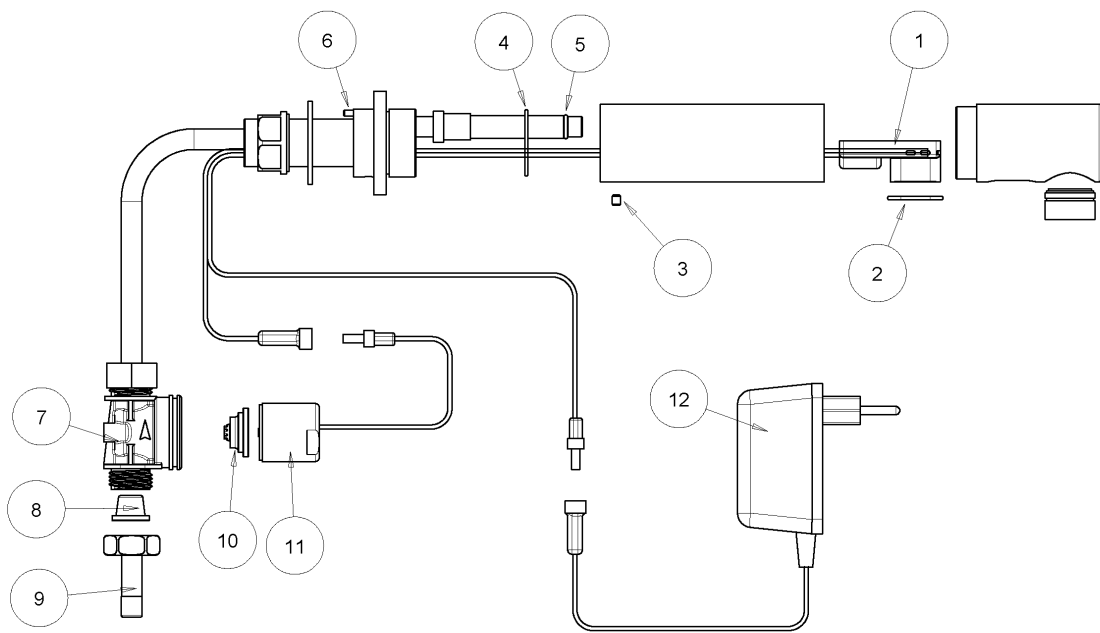

SPARE PARTS PRICE LISTS

TUBULAR E

Spare parts can be obtained only by ordering the relevant kit. Spare parts cannot be ordered individually. In order to locate the relevant spare part, please check the corresponding part and part number at the drawing at the last page. When ordering spare parts (kits) please mention the corresponding catalog number (Cat. No.).

Quantity	Part Number	Description	Cat. No.
	-	Seals and Screws Kit	07210015
1	2	O-ring	04510193
1	5	O-ring	04510078
1	4	O-Ring	04510297
1	3	Screw	05010405
1	6	Screw	05010316
	-	Self Adaptive Sensor Kit	07220239
1	1	Self Adaptive Sensor	08002325
1	2	O-ring	04510193
	-	Solenoid BS-Housing Kit/ Solenoid BS-Housing Kit USA	07231008/ 07231009
1	7	Solenoid valve's body	07502019
1	8	Filter	08530013
1	9	Nipple	07025015/ 07025078
	-	Solenoid Valve Kit	07230017
1	11	Solenoid valve	07500025
1	10	Diaphragm	04500001
	10	Diaphragm	04500001
	12	Transformer	06522042

TUBULAR E

Y.STERN ENGINEERING LTD.