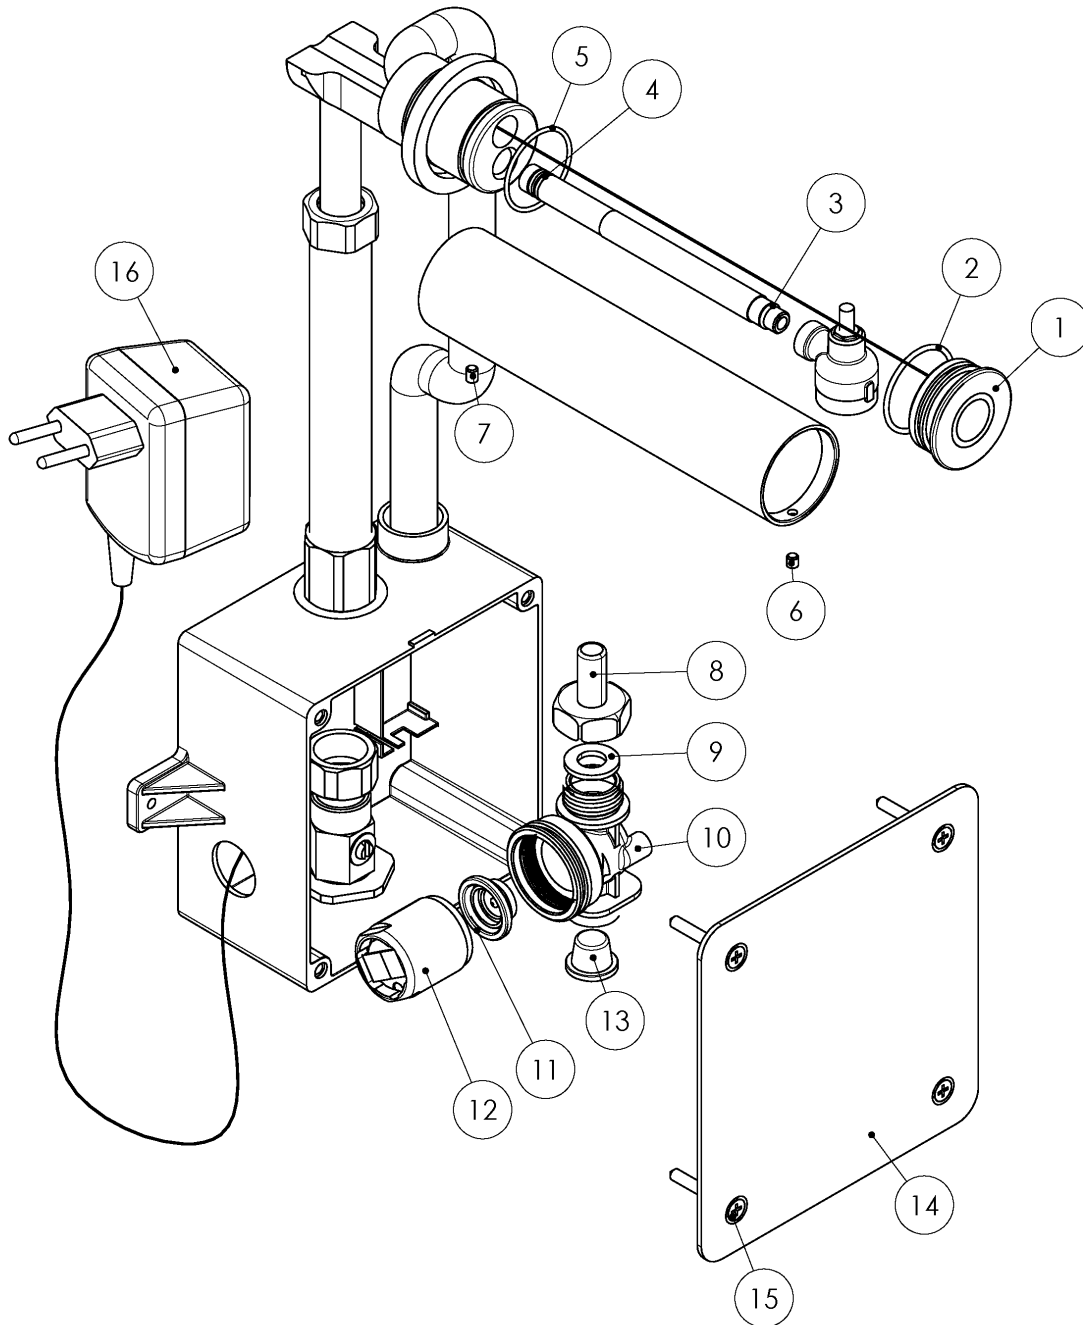

SPARE PARTS PRICE LISTS

TUBULAR TOUCH 2030 BRLE

Spare parts can be obtained only by ordering the relevant kit. Spare parts cannot be ordered individually. In order to locate the relevant spare part, please check the corresponding part and part number at the drawing at the last page. When ordering spare parts (kits) please mention the corresponding catalog number (Cat. No.).

Quantity	Part Number	Description	Cat. No.
Seals and Screws Kit			07210094
2	2	O-ring	04510297
1	3	O-ring	04510001
2	4	O-ring	04510070
1	6	Screw	05010404
1	7	Screw	05010405
4	15	Screw	05060212
Panel Kit			07210137
1	14	Panel	07040099
4	15	Screw	05060212
1	Piezo Cover Kit		07270158
Solenoid Valve Kit			07231010
1	12	Solenoid	07500025
1	11	Diaphragm	04500001
1	10	Solenoid valve's body	07502019
1	13	Filter	08530013
Nipple Kit			07246002
1	8	Nipple	07025051
1	9	Gasket	04521903
11	Diaphragm		04500001
13	Filter		08530011
16	Transformer		06522042

Tubular Touch 2030 BRLE

Y.STERN ENGINEERING LTD.