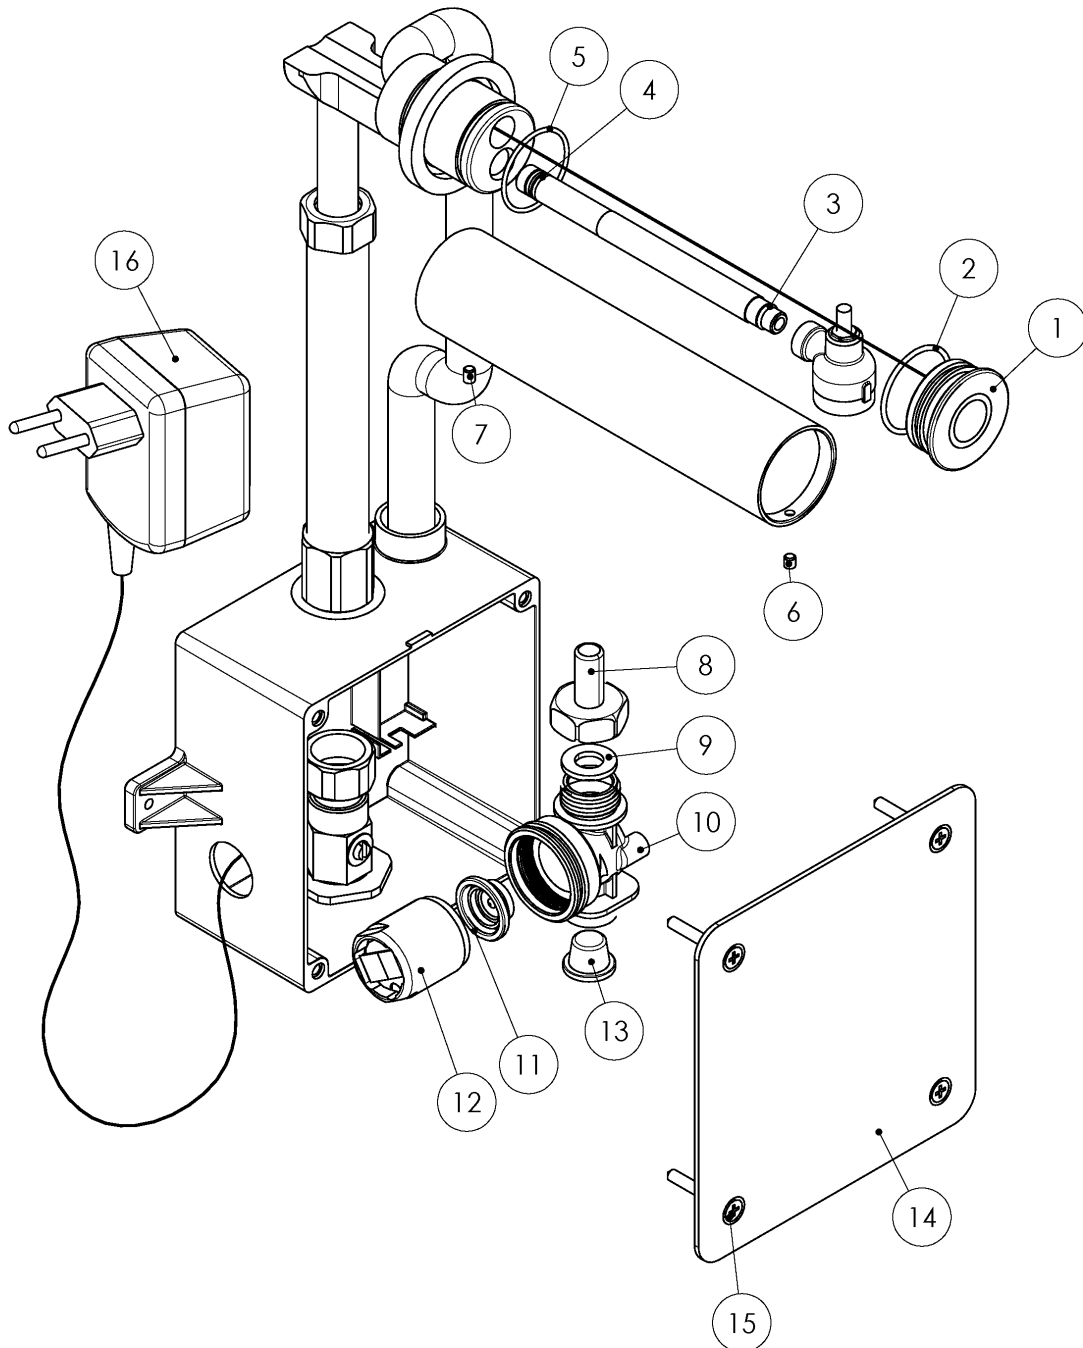

SPARE PARTS PRICE LISTS

TUBULAR TOUCH 2030BRE

Spare parts can be obtained only by ordering the relevant kit. Spare parts cannot be ordered individually. In order to locate the relevant spare part, please check the corresponding part and part number at the drawing at the last page. When ordering spare parts (kits) please mention the corresponding catalog number (Cat. No.).

Quantity	Part Number	Description	Cat. No.
Seals and Screws Kit			07210094
2	2	O-ring	04510297
1	3	O-ring	04510001
2	4	O-ring	04510070
1	6	Screw	05010404
1	7	Screw	05010405
4	15	Screw	05060212
Panel Kit			07210137
1	14	Panel	07040099
4	15	Screw	05060212
1	Piezo Cover Kit		07270158
Solenoid Valve Kit			07231010
1	12	Solenoid	07500025
1	11	Diaphragm	04500001
1	10	Solenoid valve's body	07502019
1	13	Filter	08530013
Nipple Kit			07246002
1	8	Nipple	07025051
1	9	Gasket	04521903
11	Diaphragm		04500001
13	Filter		08530011
16	Transformer		06522042

Tubular Touch 2030 BRE

Y.STERN ENGINEERING LTD.