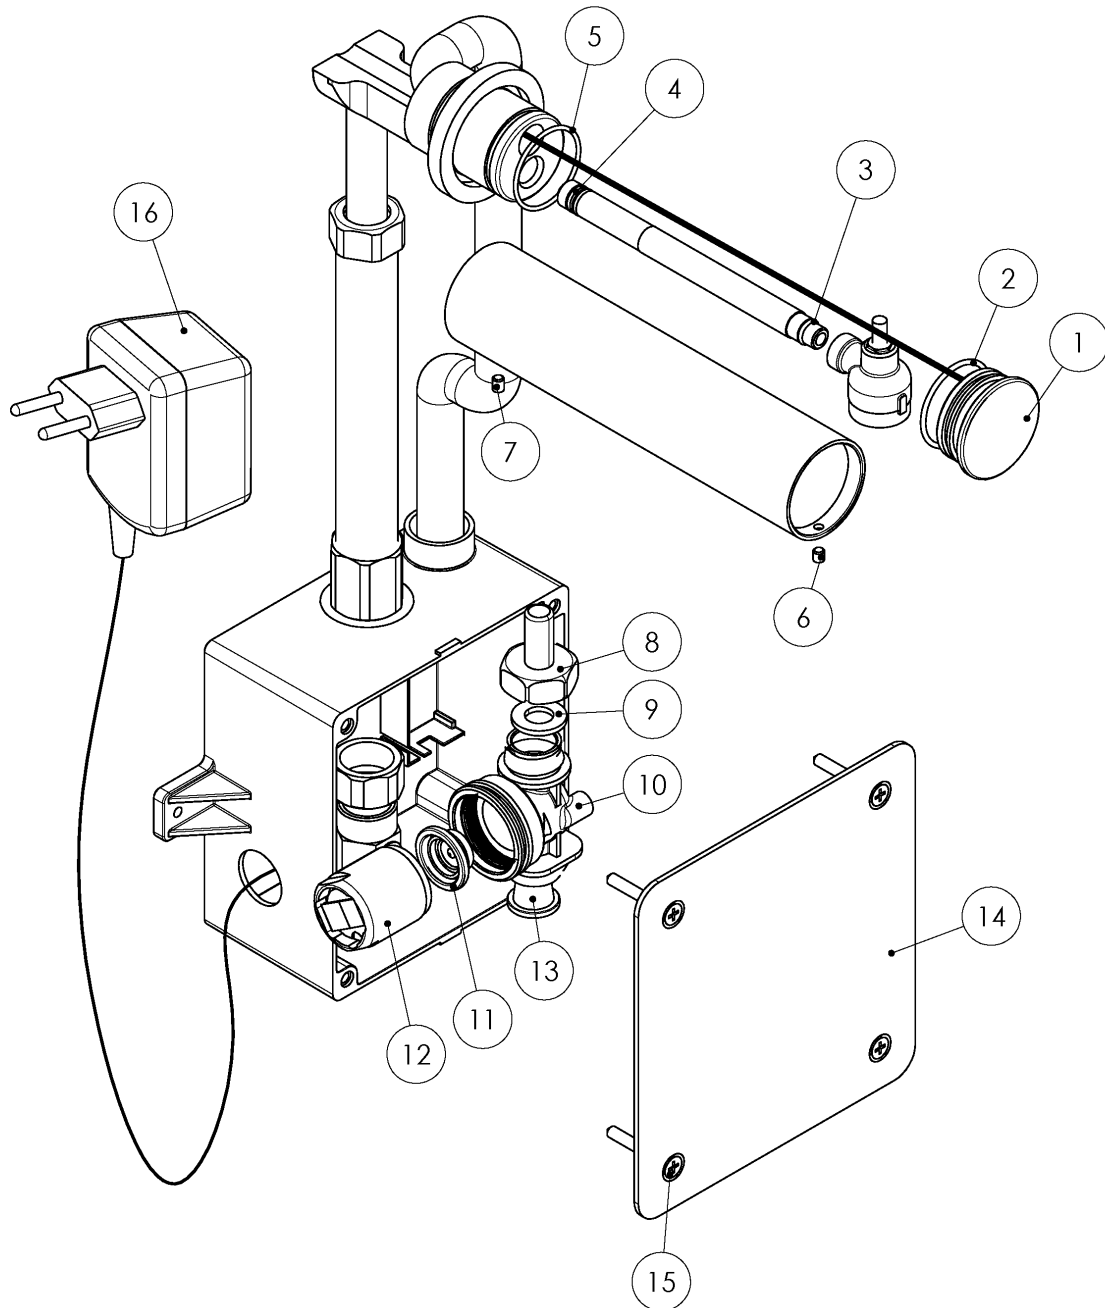

SPARE PARTS PRICE LISTS

TUBULAR TOUCH 2030LE

Spare parts can be obtained only by ordering the relevant kit. Spare parts cannot be ordered individually. In order to locate the relevant spare part, please check the corresponding part and part number at the drawing at the last page. When ordering spare parts (kits) please mention the corresponding catalog number (Cat. No.).

Quantity	Part Number	Description	Cat. No.
Seals and Screws Kit			07210094
2	2	O-ring	04510297
1	3	O-ring	04510001
2	4	O-ring	04510070
1	6	Screw	05010404
1	7	Screw	05010405
4	15	Screw	05060212
Panel Kit			07210137
-	-	-	-
1	14	Panel	07040099
4	15	Screw	05060212
1		Piezo Cover Kit	07270042
Solenoid Valve Kit			07231010
-	-	-	-
1	12	Solenoid	07500025
1	11	Diaphragm	04500001
1	10	Solenoid valve's body	07502019
1	13	Filter	08530013
Nipple Kit			07246002
1	8	Nipple	07025051
1	9	Gasket	04521903
11		Diaphragm	04500001
13		Filter	08530011
16		Transformer	06522042

Tubular Touch 2030LE

Y.STERN ENGINEERING LTD.