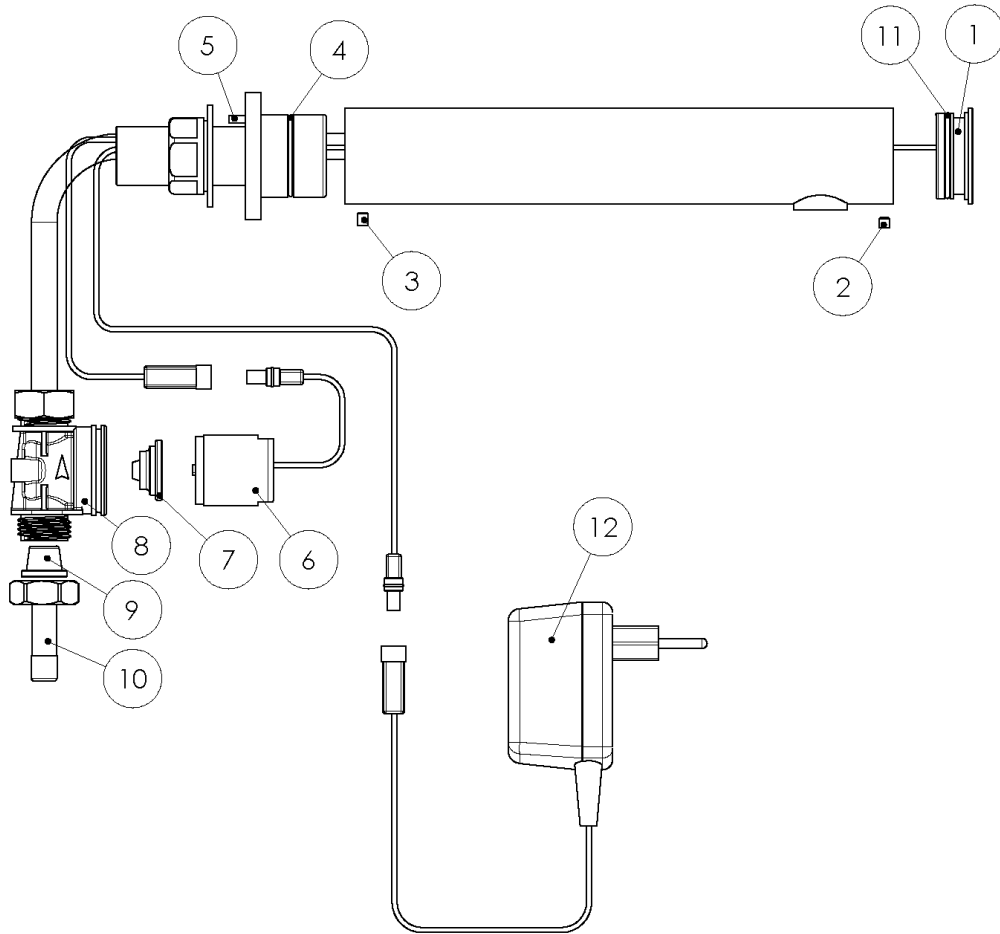

SPARE PARTS PRICE LISTS

TUBULAR TOUCH BRLE

Spare parts can be obtained only by ordering the relevant kit. Spare parts cannot be ordered individually. In order to locate the relevant spare part, please check the corresponding part and part number at the drawing at the last page. When ordering spare parts (kits) please mention the corresponding catalog number (Cat. No.).

Quantity	Part Number	Description	Cat. No.
	-	Seals and Screws Kit	07210092
1	2	Screw	05010404
1	3	Screw	05010405
1	4	O-ring	04510292
1	5	Screw	05010316
1	11	O-Ring	04510297
	1	Piezo Cover Kit	07270158
	-	Solenoid B-Housing Kit/ Solenoid B-Housing Kit USA	07231008/ 07231009
1	8	Solenoid valve's body	07502019
1	9	Filter	08530013
1	10	Nipple	07025015/ 07025078
	-	Solenoid Valve Kit	07230039
1	6	Solenoid valve	07500070
1	7	Diaphragm	04500001
	7	Diaphragm	04500001
	12	Transformer	06522042

Tubular Touch BRLE

Y.STERN ENGINEERING LTD.