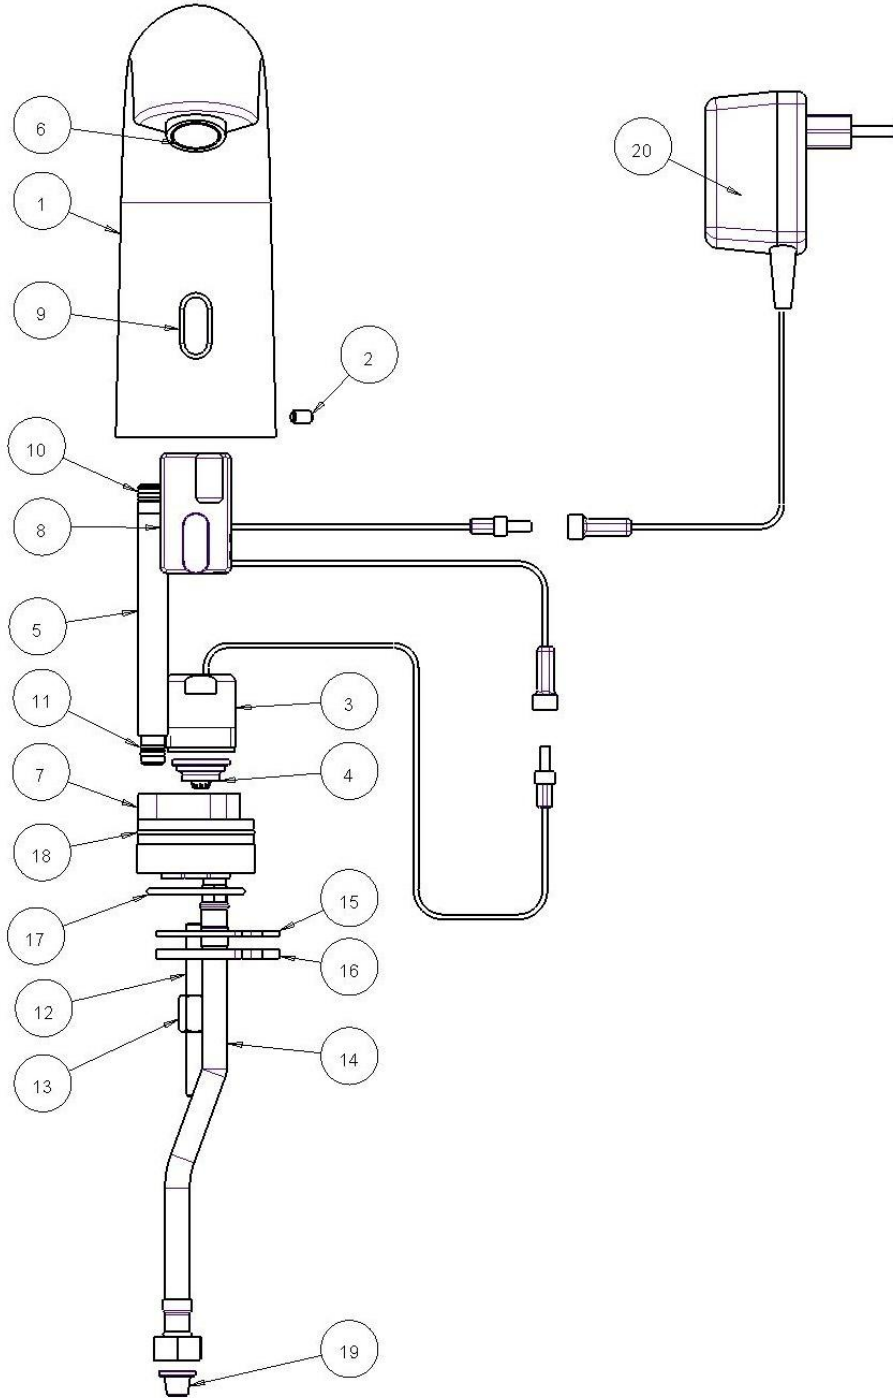

SPARE PARTS PRICE LISTS

CLASSIC E

Spare parts can be obtained only by ordering the relevant kit. Spare parts cannot be ordered individually. In order to locate the relevant spare part, please check the corresponding part and part number at the drawing at the last page. When ordering spare parts (kits) please mention the corresponding catalog number (Cat. No.).

Quantity	Part Number	Description	Cat. No.
	-	Seals and Screws Kit	07210012
1	15	Gasket	04590005
1	9	O-ring	04510193
1	17	O-ring	04510345
1	18	O-ring	04510445
1	2	Screw	05010508
2	10	O-ring	04510097
2	11	O-ring	04510070
	-	Sensor Kit	07220188
1	8	Infra Red Sensor	08002257
1	9	O-ring	04510193
	19	Filter	08530014
	-	Solenoid Valve Kit	07230002
1	3	Solenoid valve	07500002
1	4	Diaphragm	04500001
	4	Diaphragm	04500001
	-	Insert for Classic Kit	07240017
1	7	Insert	07045018
1	17	O-ring	04510345
1	18	O-ring	04510445
1	15	Gasket	04590005
1	16	Disk	07035049
	-	Nipple Kit	07246003
1	5	Nipple	07025002
2	10	O-ring	04510097
2	11	O-ring	04510070
	20	Transformer	06522042

Classic E

Y.STERN ENGINEERING LTD.