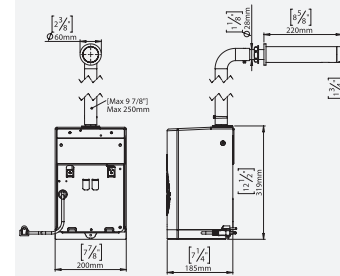

TUBULAR HD

TOUCH-FREE ELECTRONIC WALL MOUNTED HAND DRYER

SPECIFICATIONS

Touch free electronic hand dryer for wall mounted installations. Powered by 110V-120/220V-240VAC. Hand dryer will automatically shut off after being used for more than 60 seconds. Sensor settings can be customized by remote control.

OPERATION

Touch free electronic hand dryer .The hand dryer is activated automatically, the user places hands under the opening and the IR sensor sends a signal to the electronic unit air sending out air.

APPLICATION

High speed, high quality hand dryer with a sleek, vandal resistant design. For use in transport facilities, schools, stadiums, sports arenas and public washrooms.

ADVANTAGES

- Easy mounting back plate.
- HEPA filter for added hygienic properties.
- Full brass body or stainless steel 316 material.
- Various finishes available to match our faucets and soap dispensers.
- Matching touch free faucet and soap dispenser
- Long lasting, durable and vandal resistant.
- Air flow intensity adjustable by external button
- Adjustability with remote control: security time, detection range, delay out
- On/Off function to perform cleaning

PRODUCT AT A GLANCE

Installation	Wall mounted
Operating Voltage	110V-120/220V-240VAC, 50/60 HZ, 1.3-1.6KW
Motor Thermal Protection	Auto resetting thermostat turns unit off, 120V at 135°C (257°F), 24°V at 95°C (203°F)
Heater Thermal Protection	Auto resetting thermostat turns unit off at 85°C (185°F). Thermal fuse cuts unit at 142°V (288°F)
Standby Power	0.3-0.4W
Timing Protection	60 seconds auto shut off
Sensing Range	170 mm ± 20 mm, Self adjusting
Drip Proof	IP21

ORDERING INFORMATION