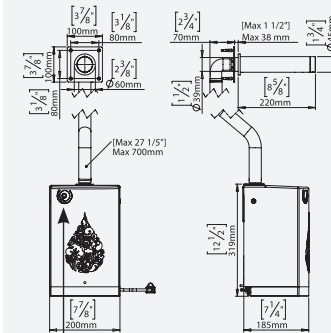

stern
STERN ENGINEERING LTD.

777 Passaic Avenue
Clifton NJ, 07012

USA: sternusa@sternfaucets.com
International: info@sternfaucets.com
Toll Free: 1-800-4364410
www.sternfaucets.com